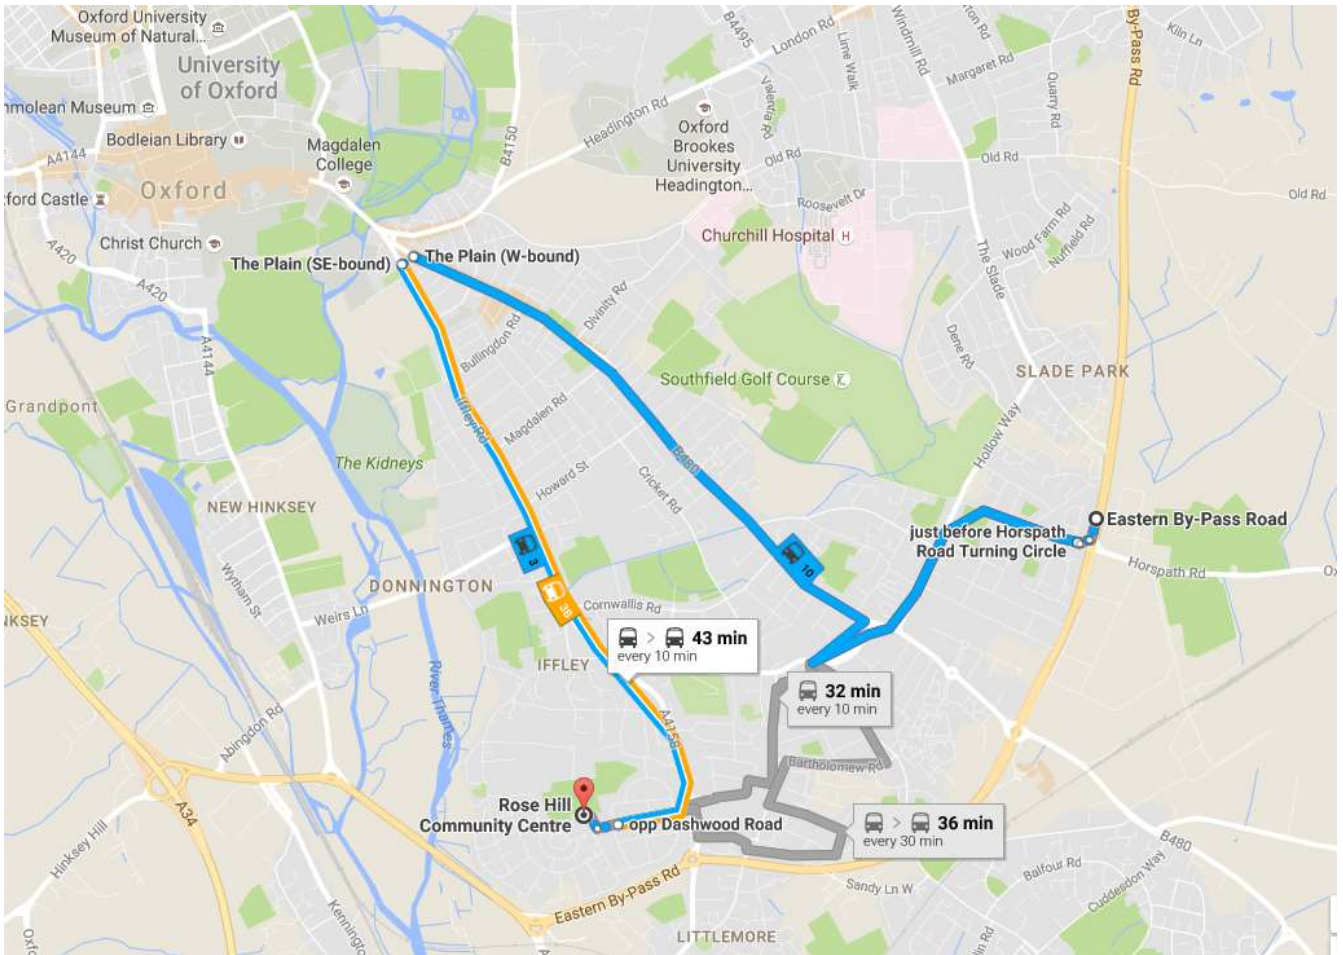

Rose Hill Community Centre
Carole's Way
Rose Hill
OX4 4UY or OX4 4RF
Tel: 01865 749597

By Bus

By Car