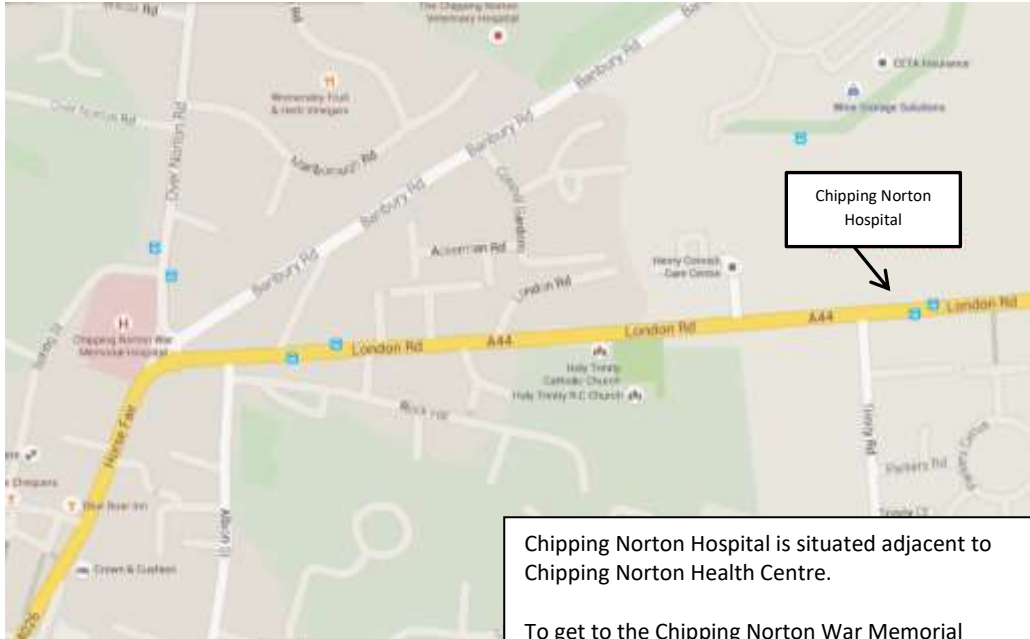

Chipping Norton Hospital
Russell Way, Rock Hill
Chipping Norton
OX7 5FA (Tel: 01865 903 333)

Chipping Norton Hospital is situated adjacent to Chipping Norton Health Centre.

To get to the Chipping Norton War Memorial Hospital /Chipping Norton Hospital Out Patients, drive up Rock Hill and take the turning to the left at the T junction.