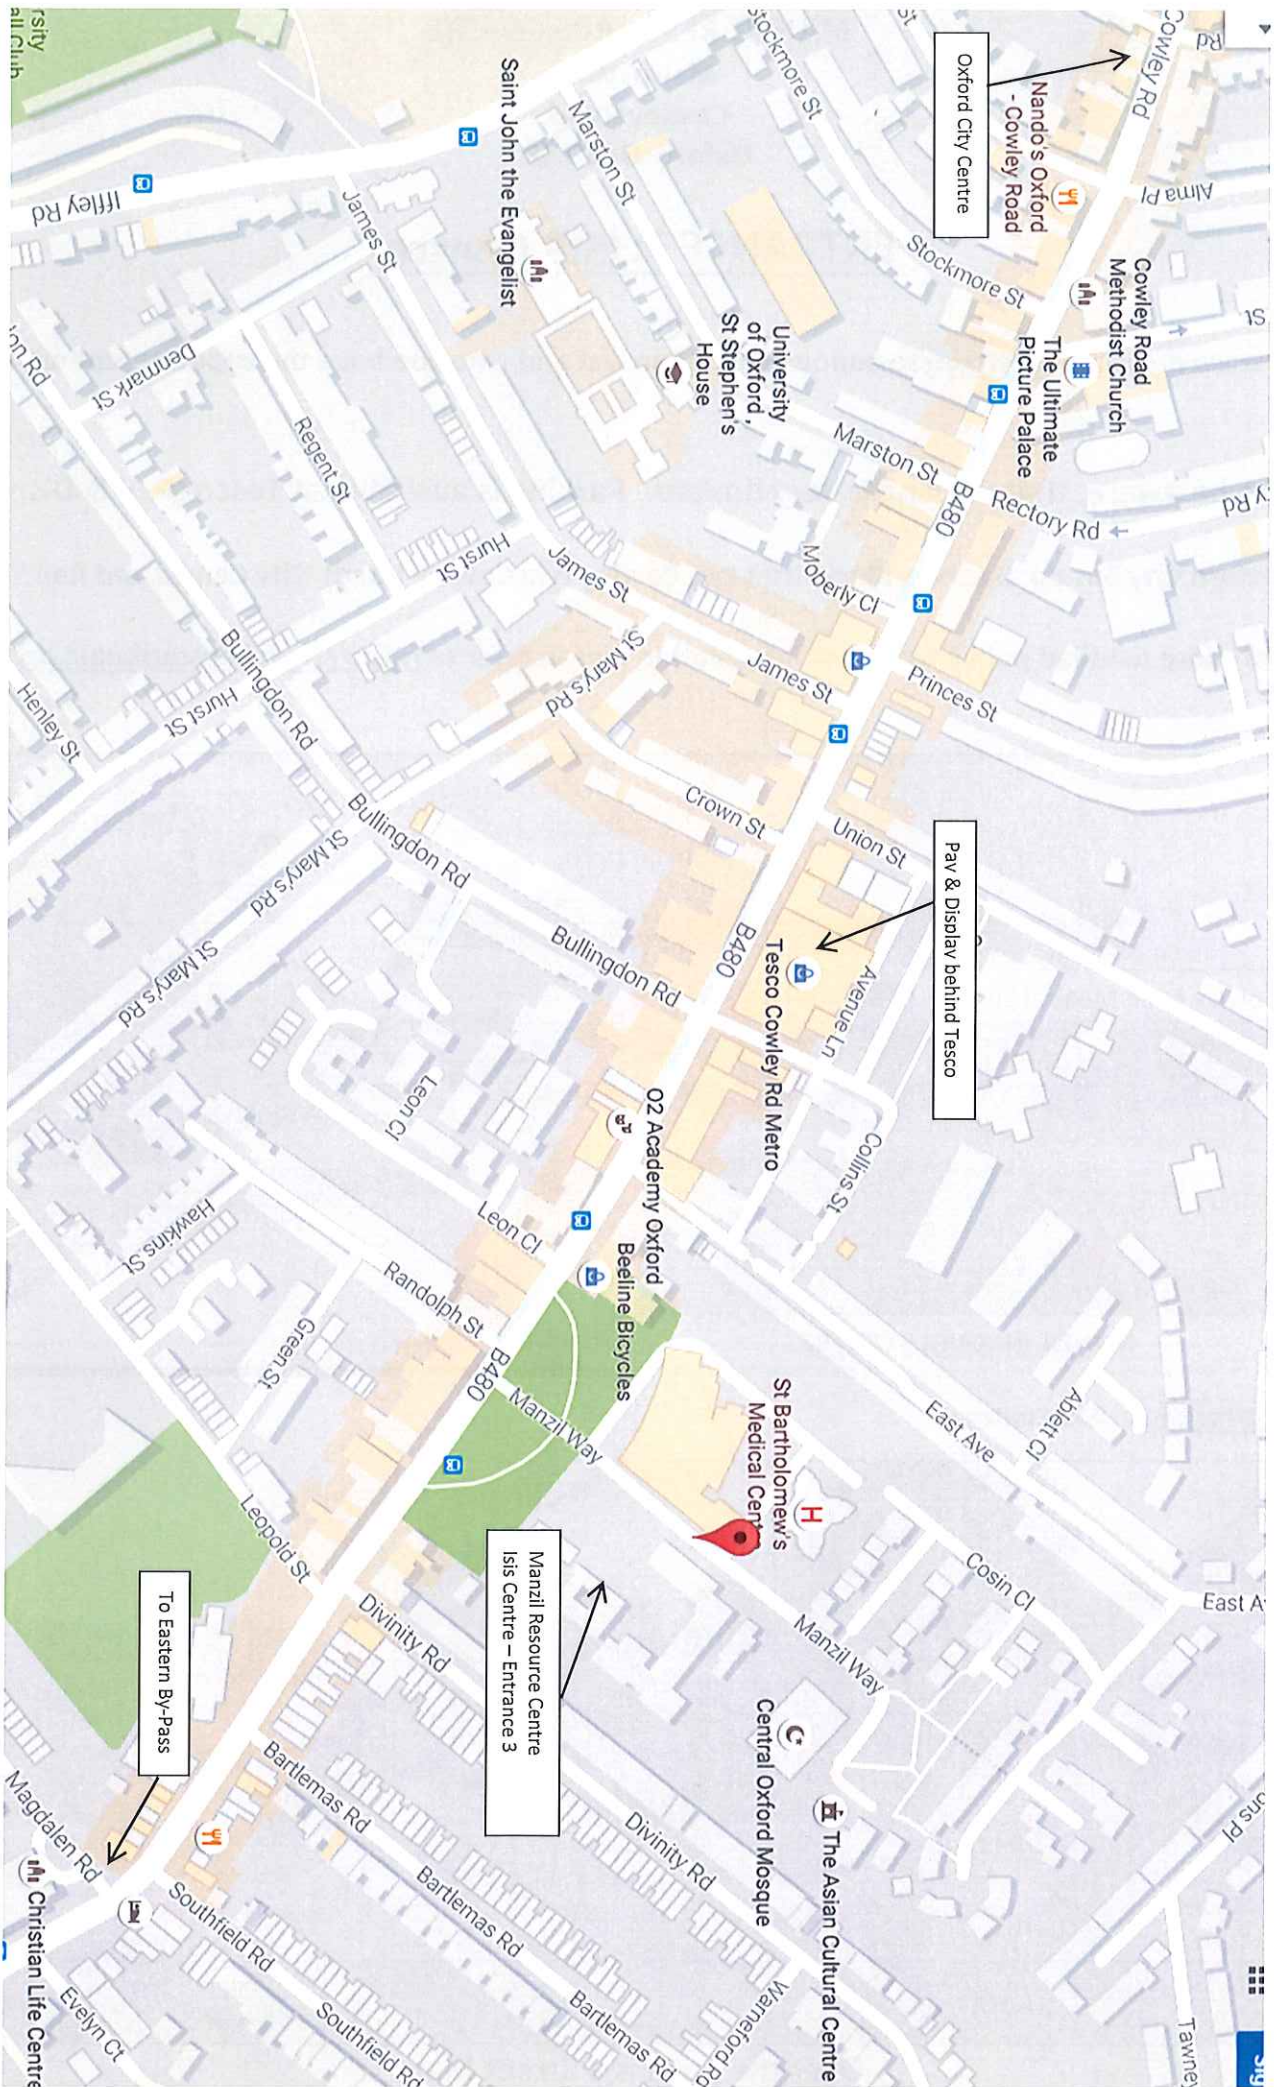

MANZIL RESOURCE CENTRE

Manzil Way
Cowley Road
Oxford OX4 1XE

ENTRANCE 3: ISIS Centre

Please press the Intercom to announce your arrival and who you have the appointment with.

Please be aware, that Parking is very limited. Parking is available at Tesco (Pay & Display).

- Oxford City Bus no. 5 serves Blackbird Leys, Cowley (via Cowley Road), City Centre and Rail Station.
- For more detailed public transport information please refer to <http://travelinesoutheast.org.uk>

Over the page is a Street Map

Oxford City Centre

Nando's Oxford - Cowley Road

Pav & Display behind Tesco

Manzill Resource Centre Isis Centre - Entrance 3

To Eastern By-Pass

Saint John the Evangelist

University of Oxford, St Stephen's House