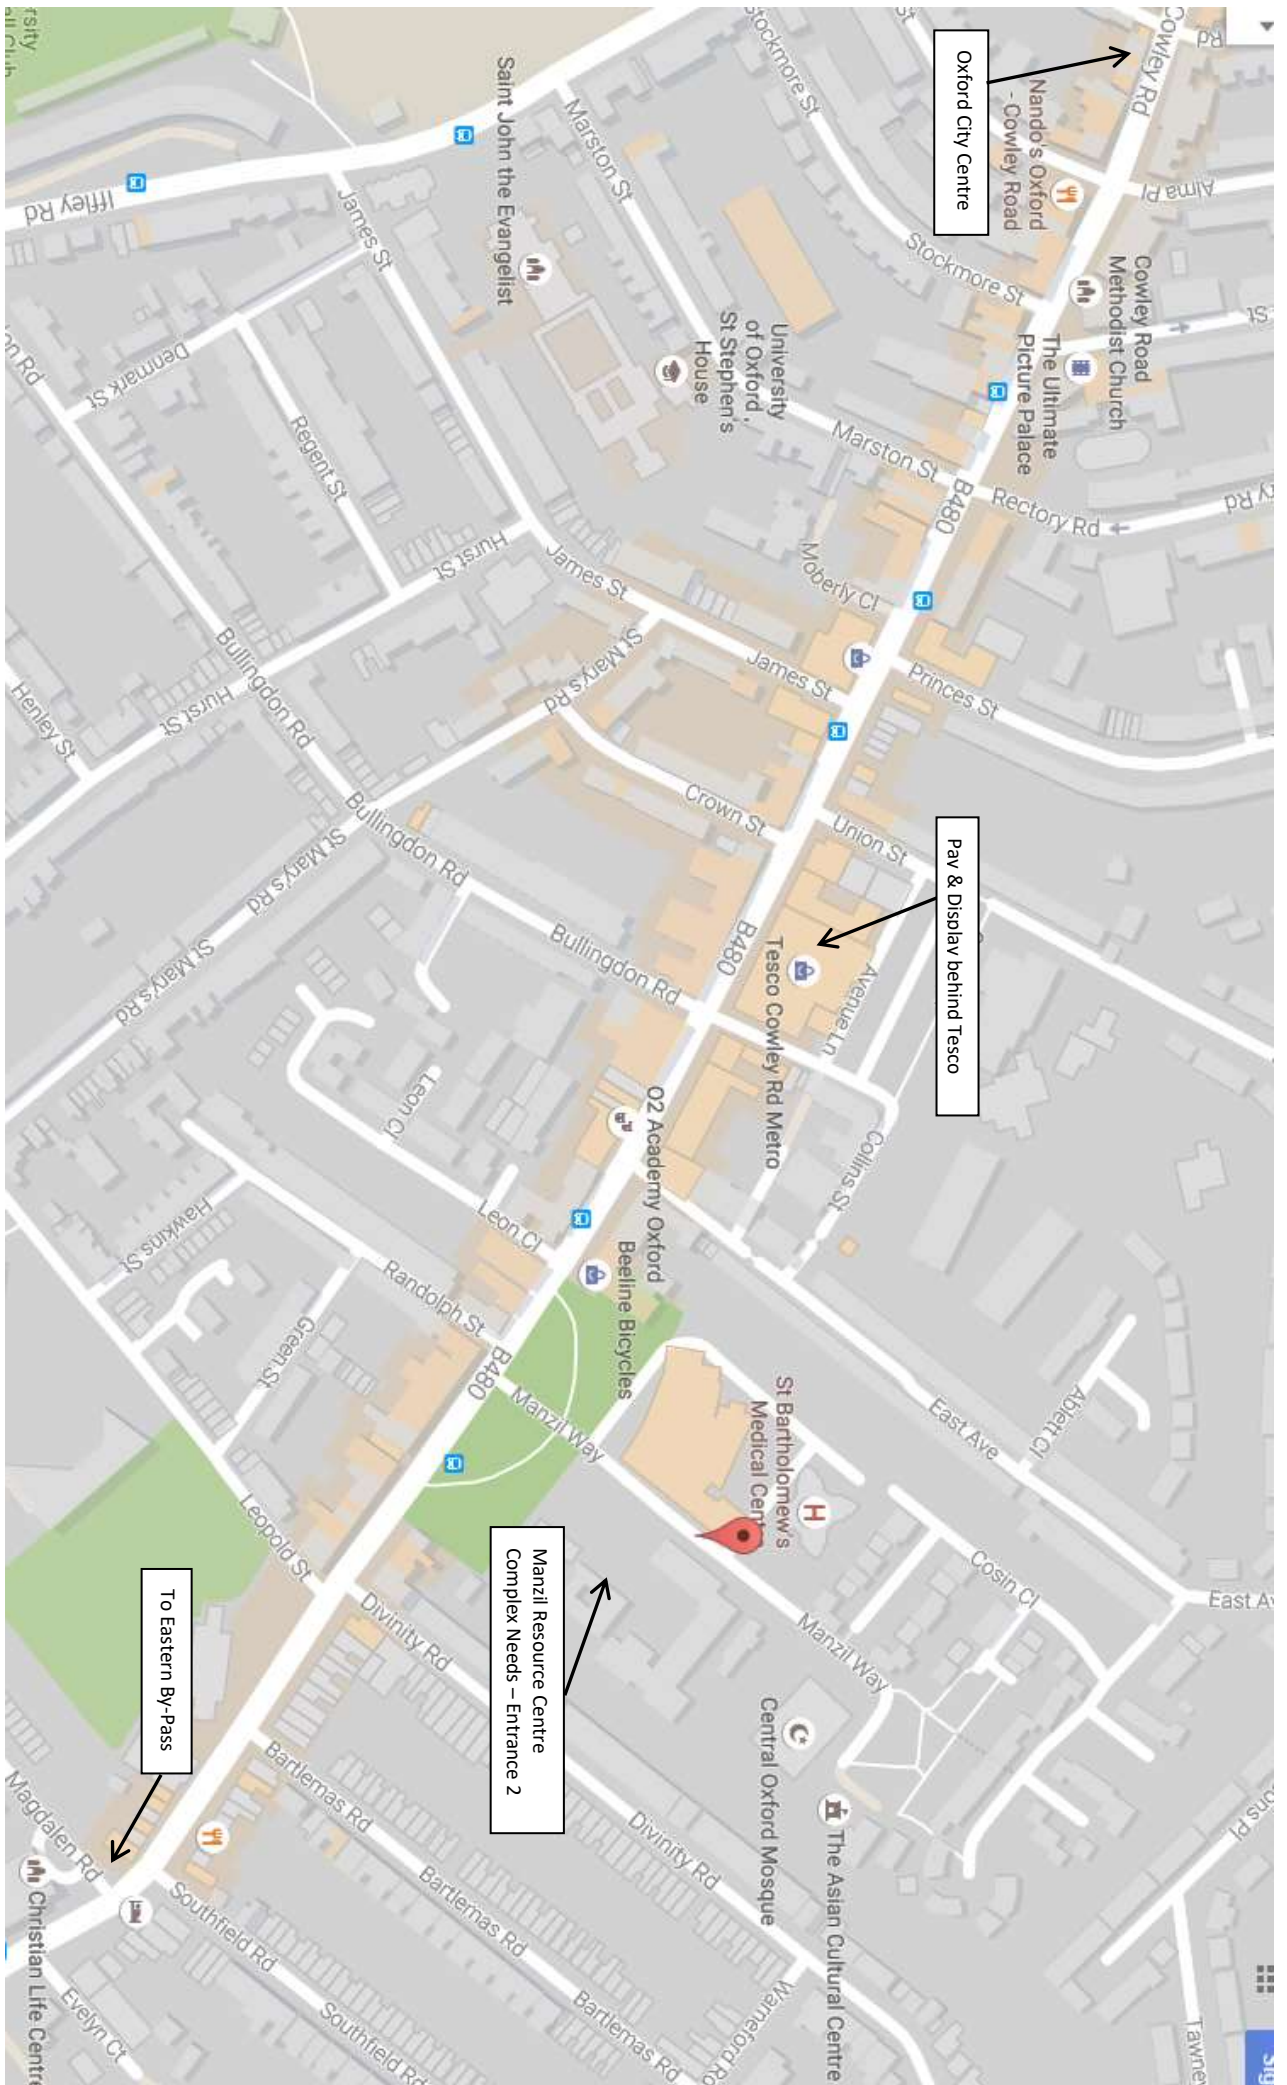

**MANZIL RESOURCE CENTRE**

Manzil Way  
Oxford Health  
OX4 1XE

**Entrance 1: TalkingSpace Plus**

Please be aware, that Parking is very limited. Parking is available at Tesco (Pay & Display)

**MANZIL RESOURCE CENTRE**  
Go up Manzil Way and past the RESTORE sign

**Entrance 1: 'TalkingSpace Plus'**  
Please walk up this small ramp to the White Framed Glass Door.  
**Press the Intercom** to announce your arrival and who you have the appointment with.

**Over the page is a Street Map**

Oxford City Centre

Pay & Display behind Tesco

Manzil Resource Centre  
Complex Needs - Entrance 2

To Eastern By-Pass