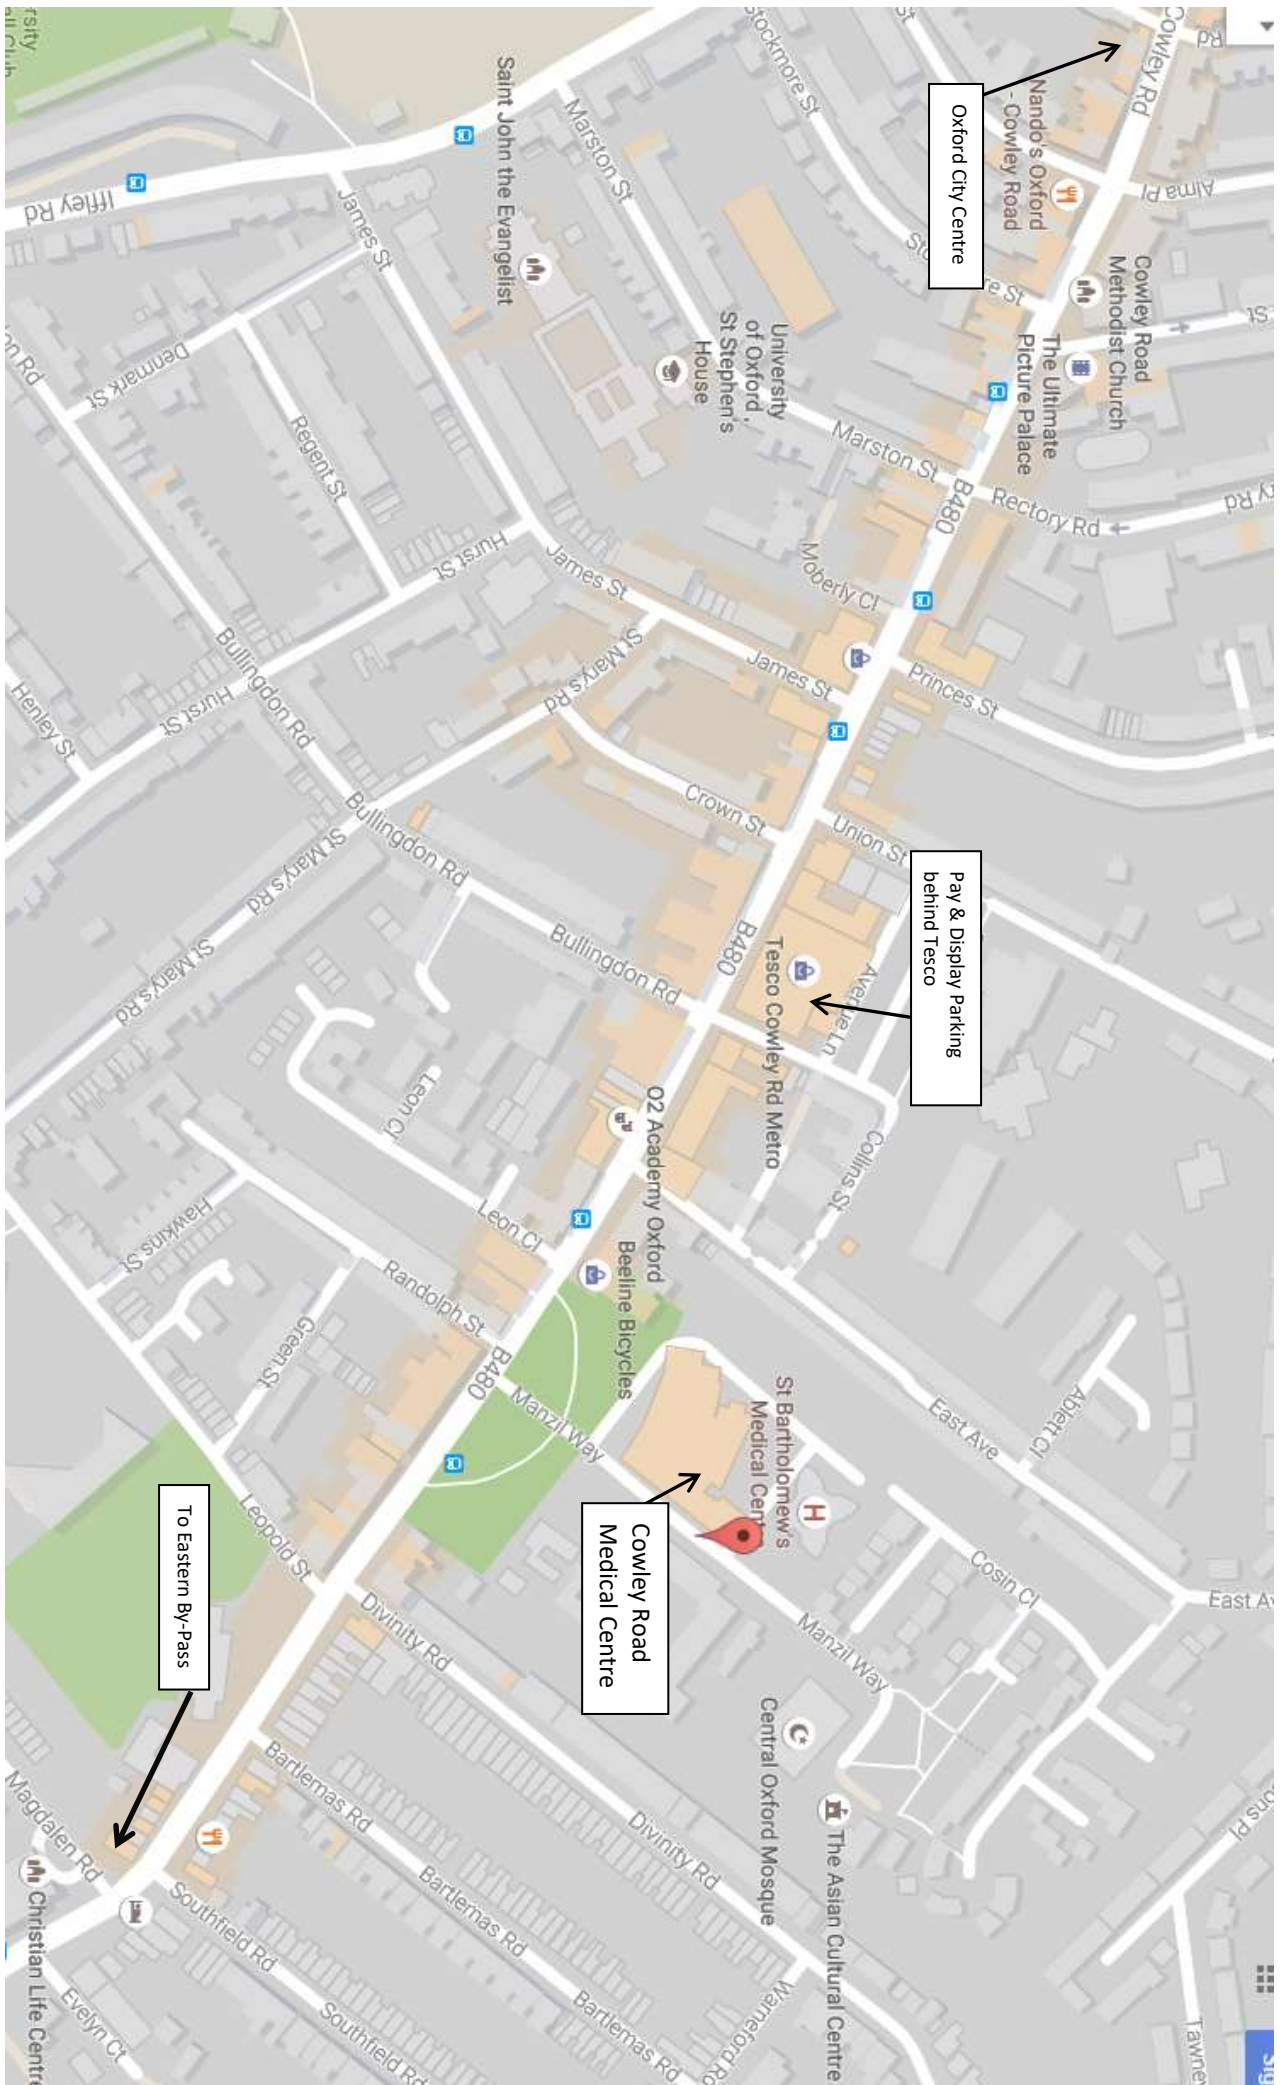

## Out of Hours

Cowley Road Medical Centre (ex East Oxford Health Centre)  
Manzil Way, Oxford. OX4 1XE

Please be aware, that Parking is very limited. Parking is available at Tesco (Pay & Display

The **Out of Hours Entrance** at the **back** of the Cowley Road Health Centre on ground level.  
Please **press the Intercom** to announce your arrival.

**Out of Hours Entrance**  
**At the back of Cowley Medical Centre**  
(Opposite St Bartholomews Medical Centre)

Go up Manzil Way and turn left at the back of the Cowley Road Health Centre (blue building). Very 1<sup>st</sup> entrance on ground level is where your appointment is.

Over the page is a Street Map

Oxford City Centre

Pay & Display Parking  
behind Tesco

Cowley Road  
Medical Centre

To Eastern By-Pass