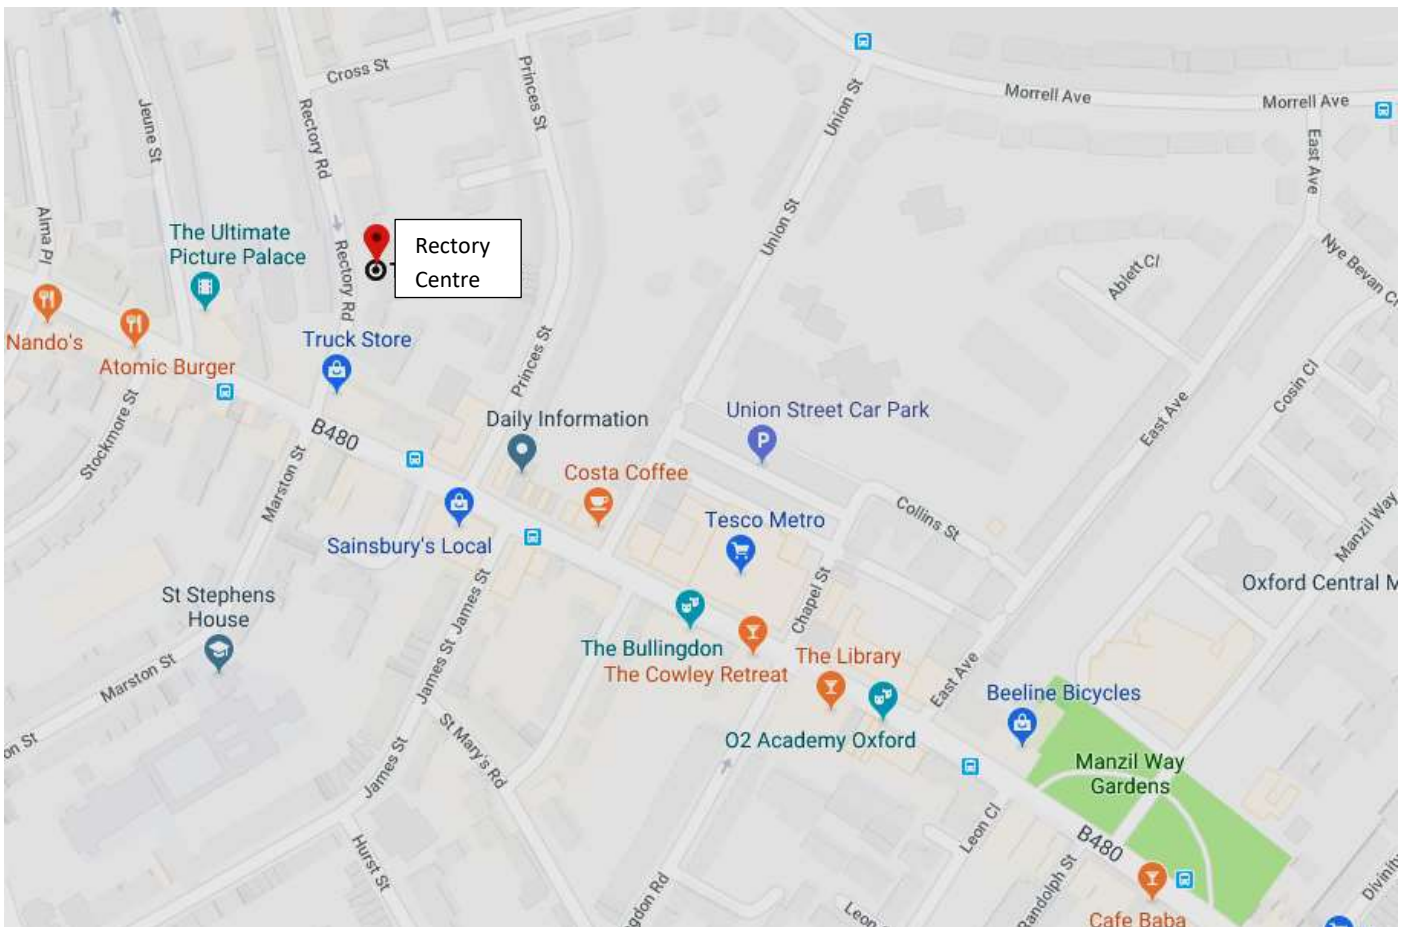

The Rectory Centre
29 Rectory Road, Oxford, Oxfordshire, OX4 1BU
Tel: 01865261690

The Rectory Centre is on a very good bus route, along Cowley Road, from Oxford City Station and a short walk from Cowley Road. There are 2 Hour Street Parking Bays and Tesco Metro, has Pay & Display Parking available at the back. Please press the intercom on arrival.