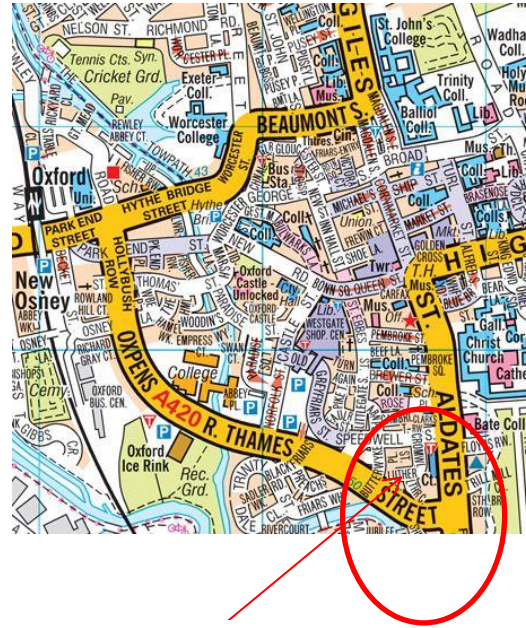

Park and Ride

Park and Ride:

Seacourt Park and Ride, 234 Botley Road
Collects every 12 minutes, 11 minute Journey
Bus 400 Park and Ride

Park and Ride:

Redbridge Park and Ride, Abingdon Rd
Collects every 12 Minutes, 7 minute Journey
Bus 300 Park and Ride

Park and Ride:

Pear Tree Park and Ride, 21 Lakeside, Oxford
Collects every 12 Minutes, 23 minute Journey
Bus 300 Park and Ride

Park and Ride:

Oxford Thornhill Park and Ride
Collects every 9 minutes, 22 minute Journey
Bus Sapphire 280 / U1 BROOKESbus

Luther Street Medical Centre

Luther Street is here

Local Bus Stops

Local Bus Stop:

St Aldates
Stop H2
5 Minute Journey, 0.3miles
Bus 16: 34 Gold or S8 Gold
Bus 16A: NS8 Gold or S9 Gold

Local Bus stop:

Queens Lane
Stop K5 or J3
Every 3 minutes, 6 minute Journey
Bus: 400 Park and Ride/ Sapphire
280/3/3A/4/4A/5/8/9/10/13/T1/U1BROOKE
Sbus / U5 BROOKESbus

Local Bus Stop:

Gloucester Green Bus Station
Every 3 minutes, 8 Minute Journey
Stops at Speedwell Street (Stop S2) and then a
1 minute walk to LSMC
BUS: The Airline LHR/X9 Oxford/Oxford Tube

Local Bus Stop: