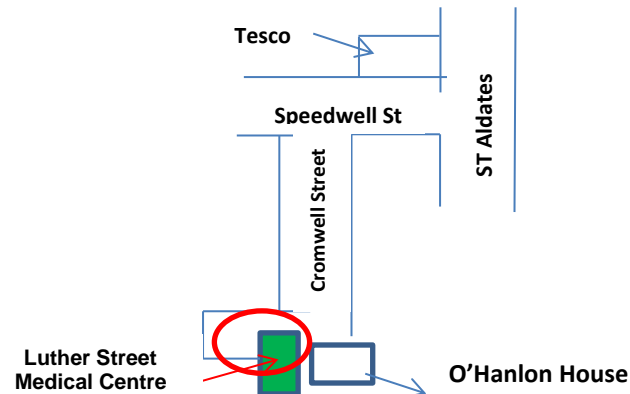

Park and Ride:

Parkway Park and Ride (Stand A) Water Eaton
Collects every 15 minutes, 53 minute Journey
Bus 500/ Sapphire 280

Park and Ride:

Parkway Park and Ride (Stand B)
Collects every 30 minutes, 28 minute Journey
Bus Sapphire 280/ Bus 400 Park and Ride

Luther Street Medical Centre

Luther Street is here

Local Bus Stops

Local Bus Stop:

St Aldates
Stop H2
5 Minute Journey, 0.3miles
Bus 16: 34 Gold or S8 Gold
Bus 16A: NS8 Gold or S9 Gold

Local Bus stop:

Queens Lane
Stop K5 or J3
Every 3 minutes, 6 minute Journey
Bus: 400 Park and Ride/ Sapphire
280/3/3A/4/4A/5/8/9/10/13/T1/U1BROOKE
Sbus / U5 BROOKESbus