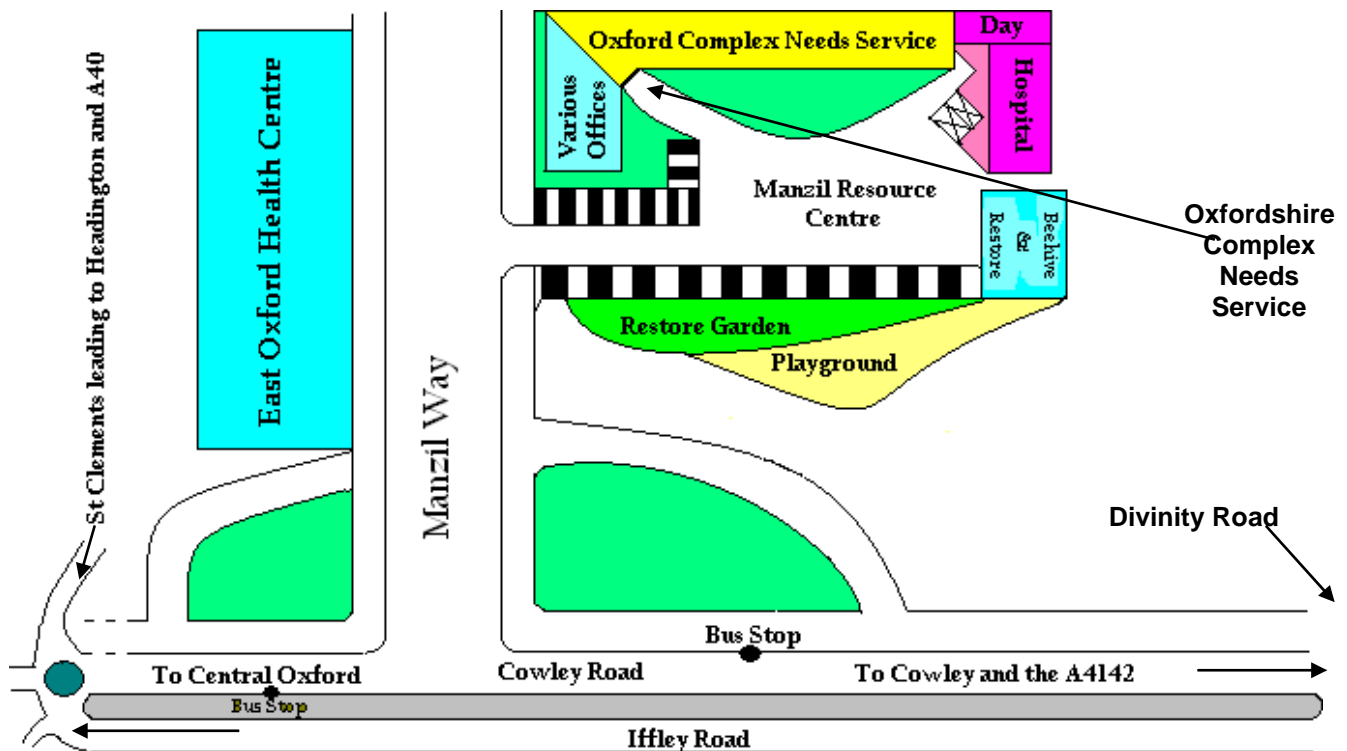

OXFORDSHIRE COMPLEX NEEDS SERVICE

WHERE TO FIND THE OXFORDSHIRE COMPLEX NEEDS SERVICE

Address:

Manzil Way, Oxford, OX4 1XE

- **Manzil Way is the first turning on your right after Divinity Road if you are on the Cowley Road moving towards the City Centre.**
- **It is the first turning on your left after the New East Oxford Health Centre building if you are on the Cowley Road moving away from the City Centre.**

OXFORDSHIRE
COMPLEX NEEDS SERVICE

Manzil Way
Oxford
OX4 1XE

Car Parking

NB: There is no parking available at Manzil Way.

There is some public Car Parking behind Tesco and off St Clements. You may find space on a nearby Street and parking is derestricted beyond Manzil Way heading out of Oxford.